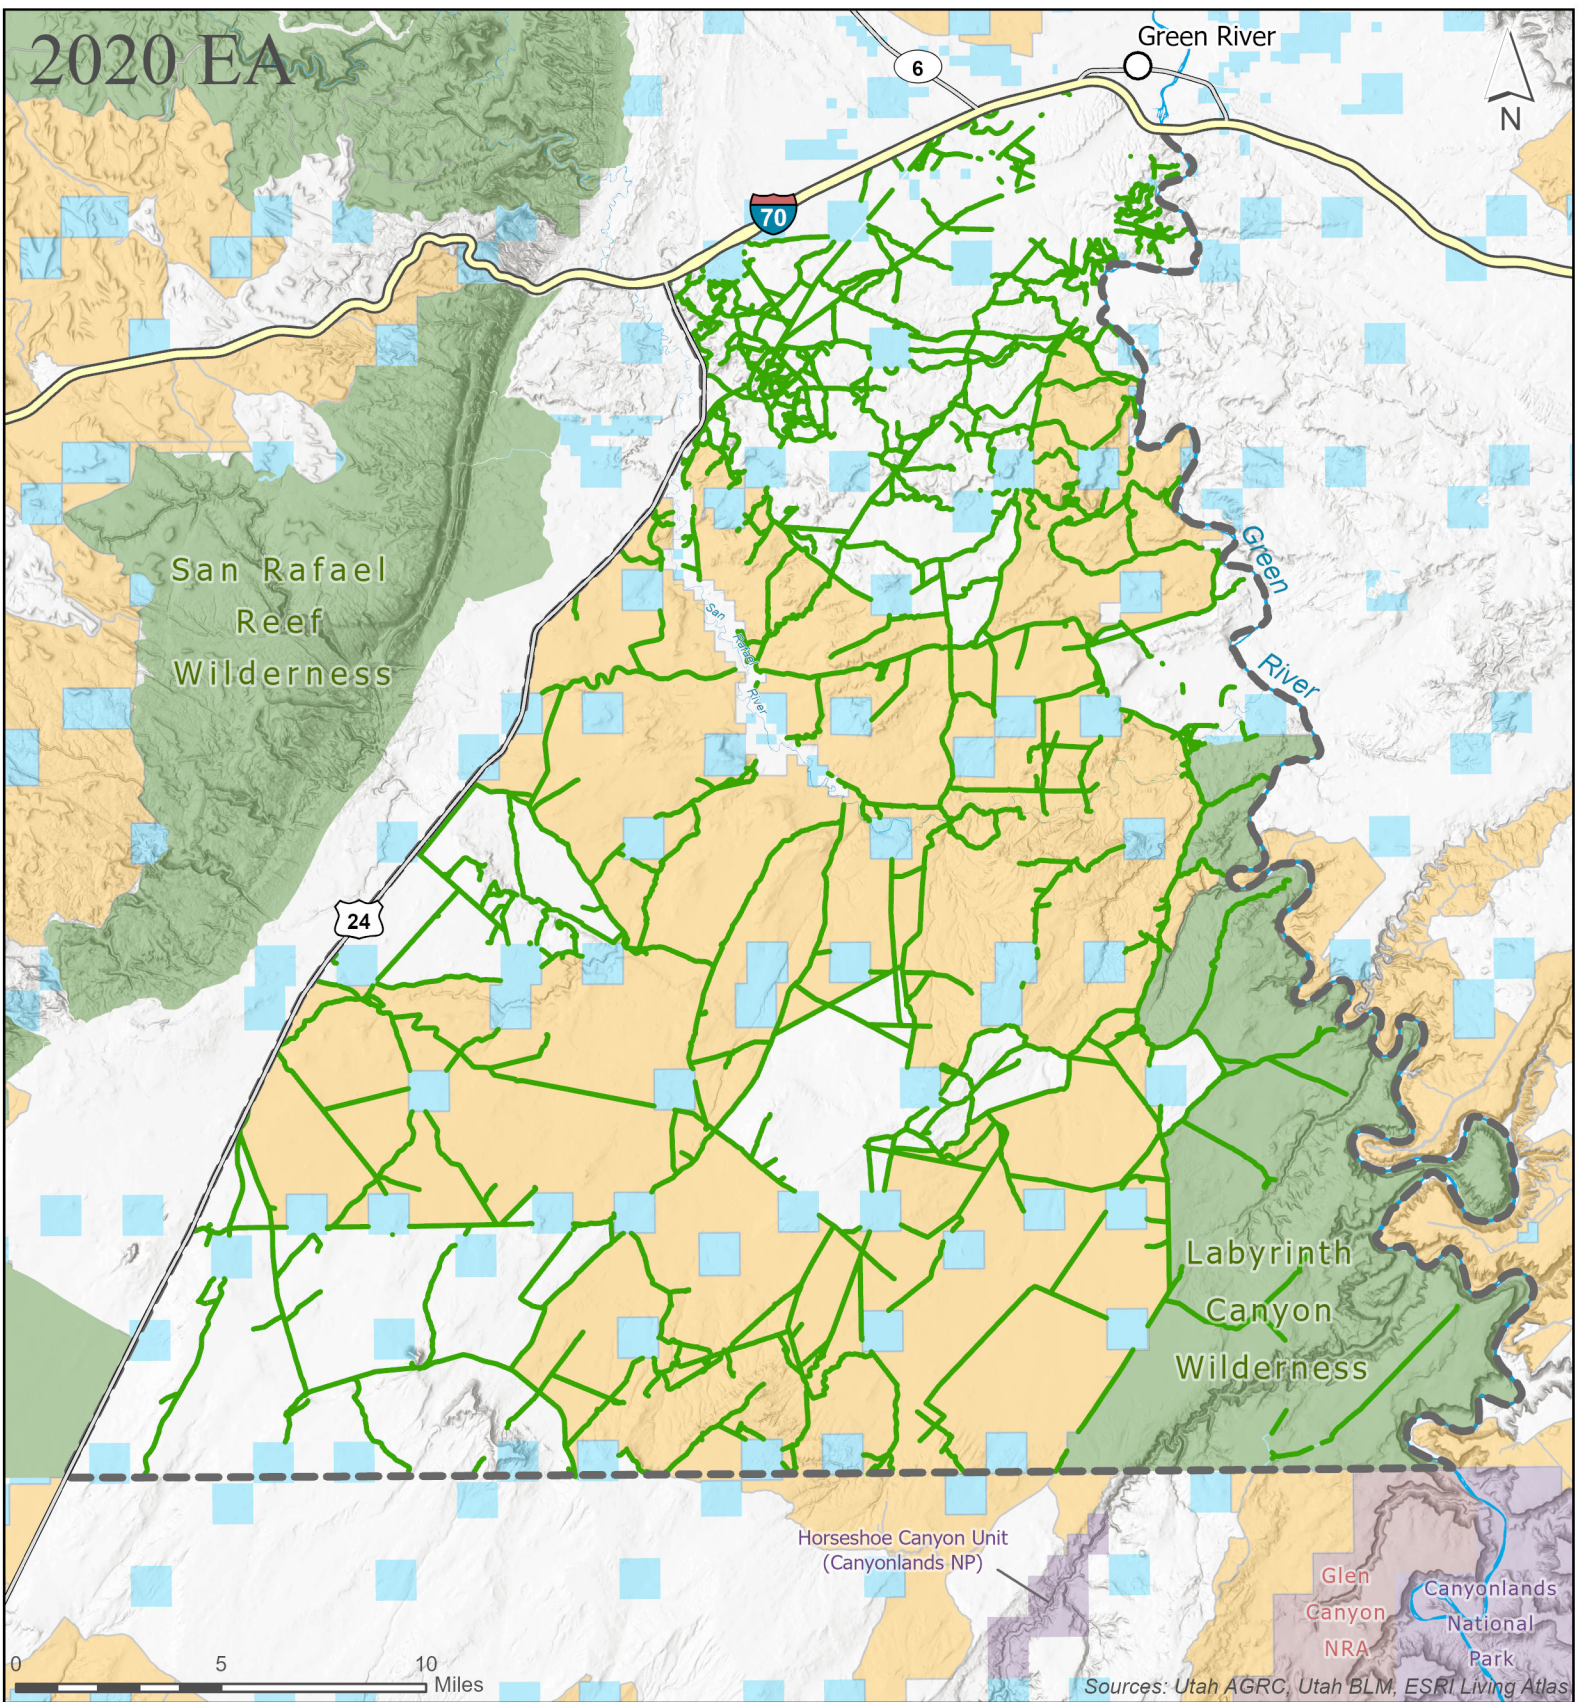

San Rafael Desert Travel Plan: Comparison of 2008 RMP to 2020 EA

- Open Routes
- TMA Boundary
- Wilderness
- BLM-Identified Wilderness Quality Lands
- State Trust Lands
- National Recreation Area
- National Park