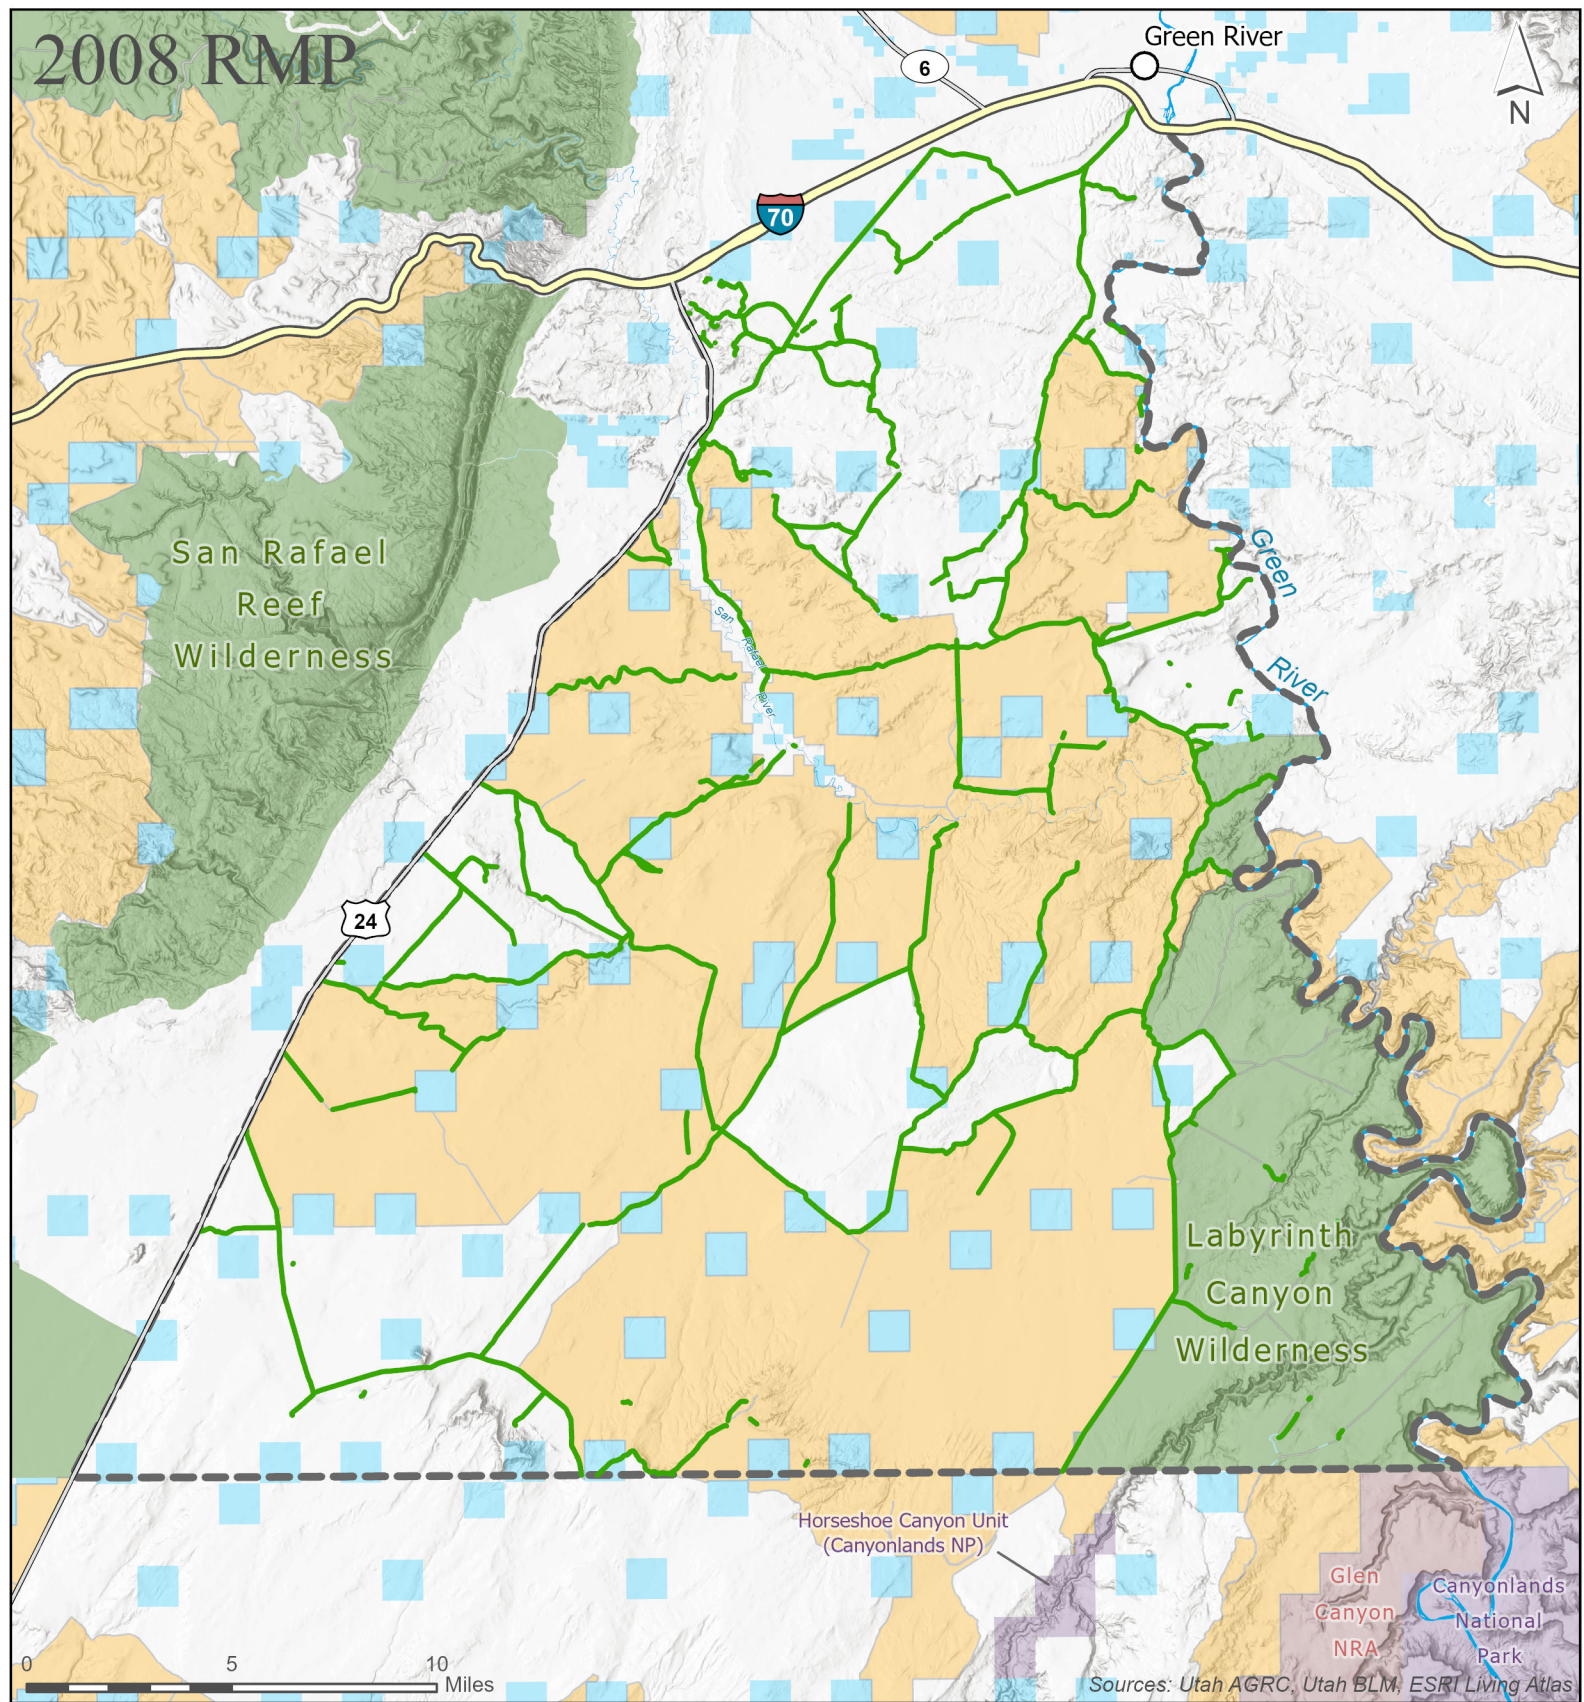

San Rafael Desert Travel Plan: Comparison of 2008 RMP to 2020 EA

- Open Routes
- TMA Boundary
- Wilderness
- BLM-Identified Wilderness Quality Lands
- State Trust Lands
- National Recreation Area
- National Park