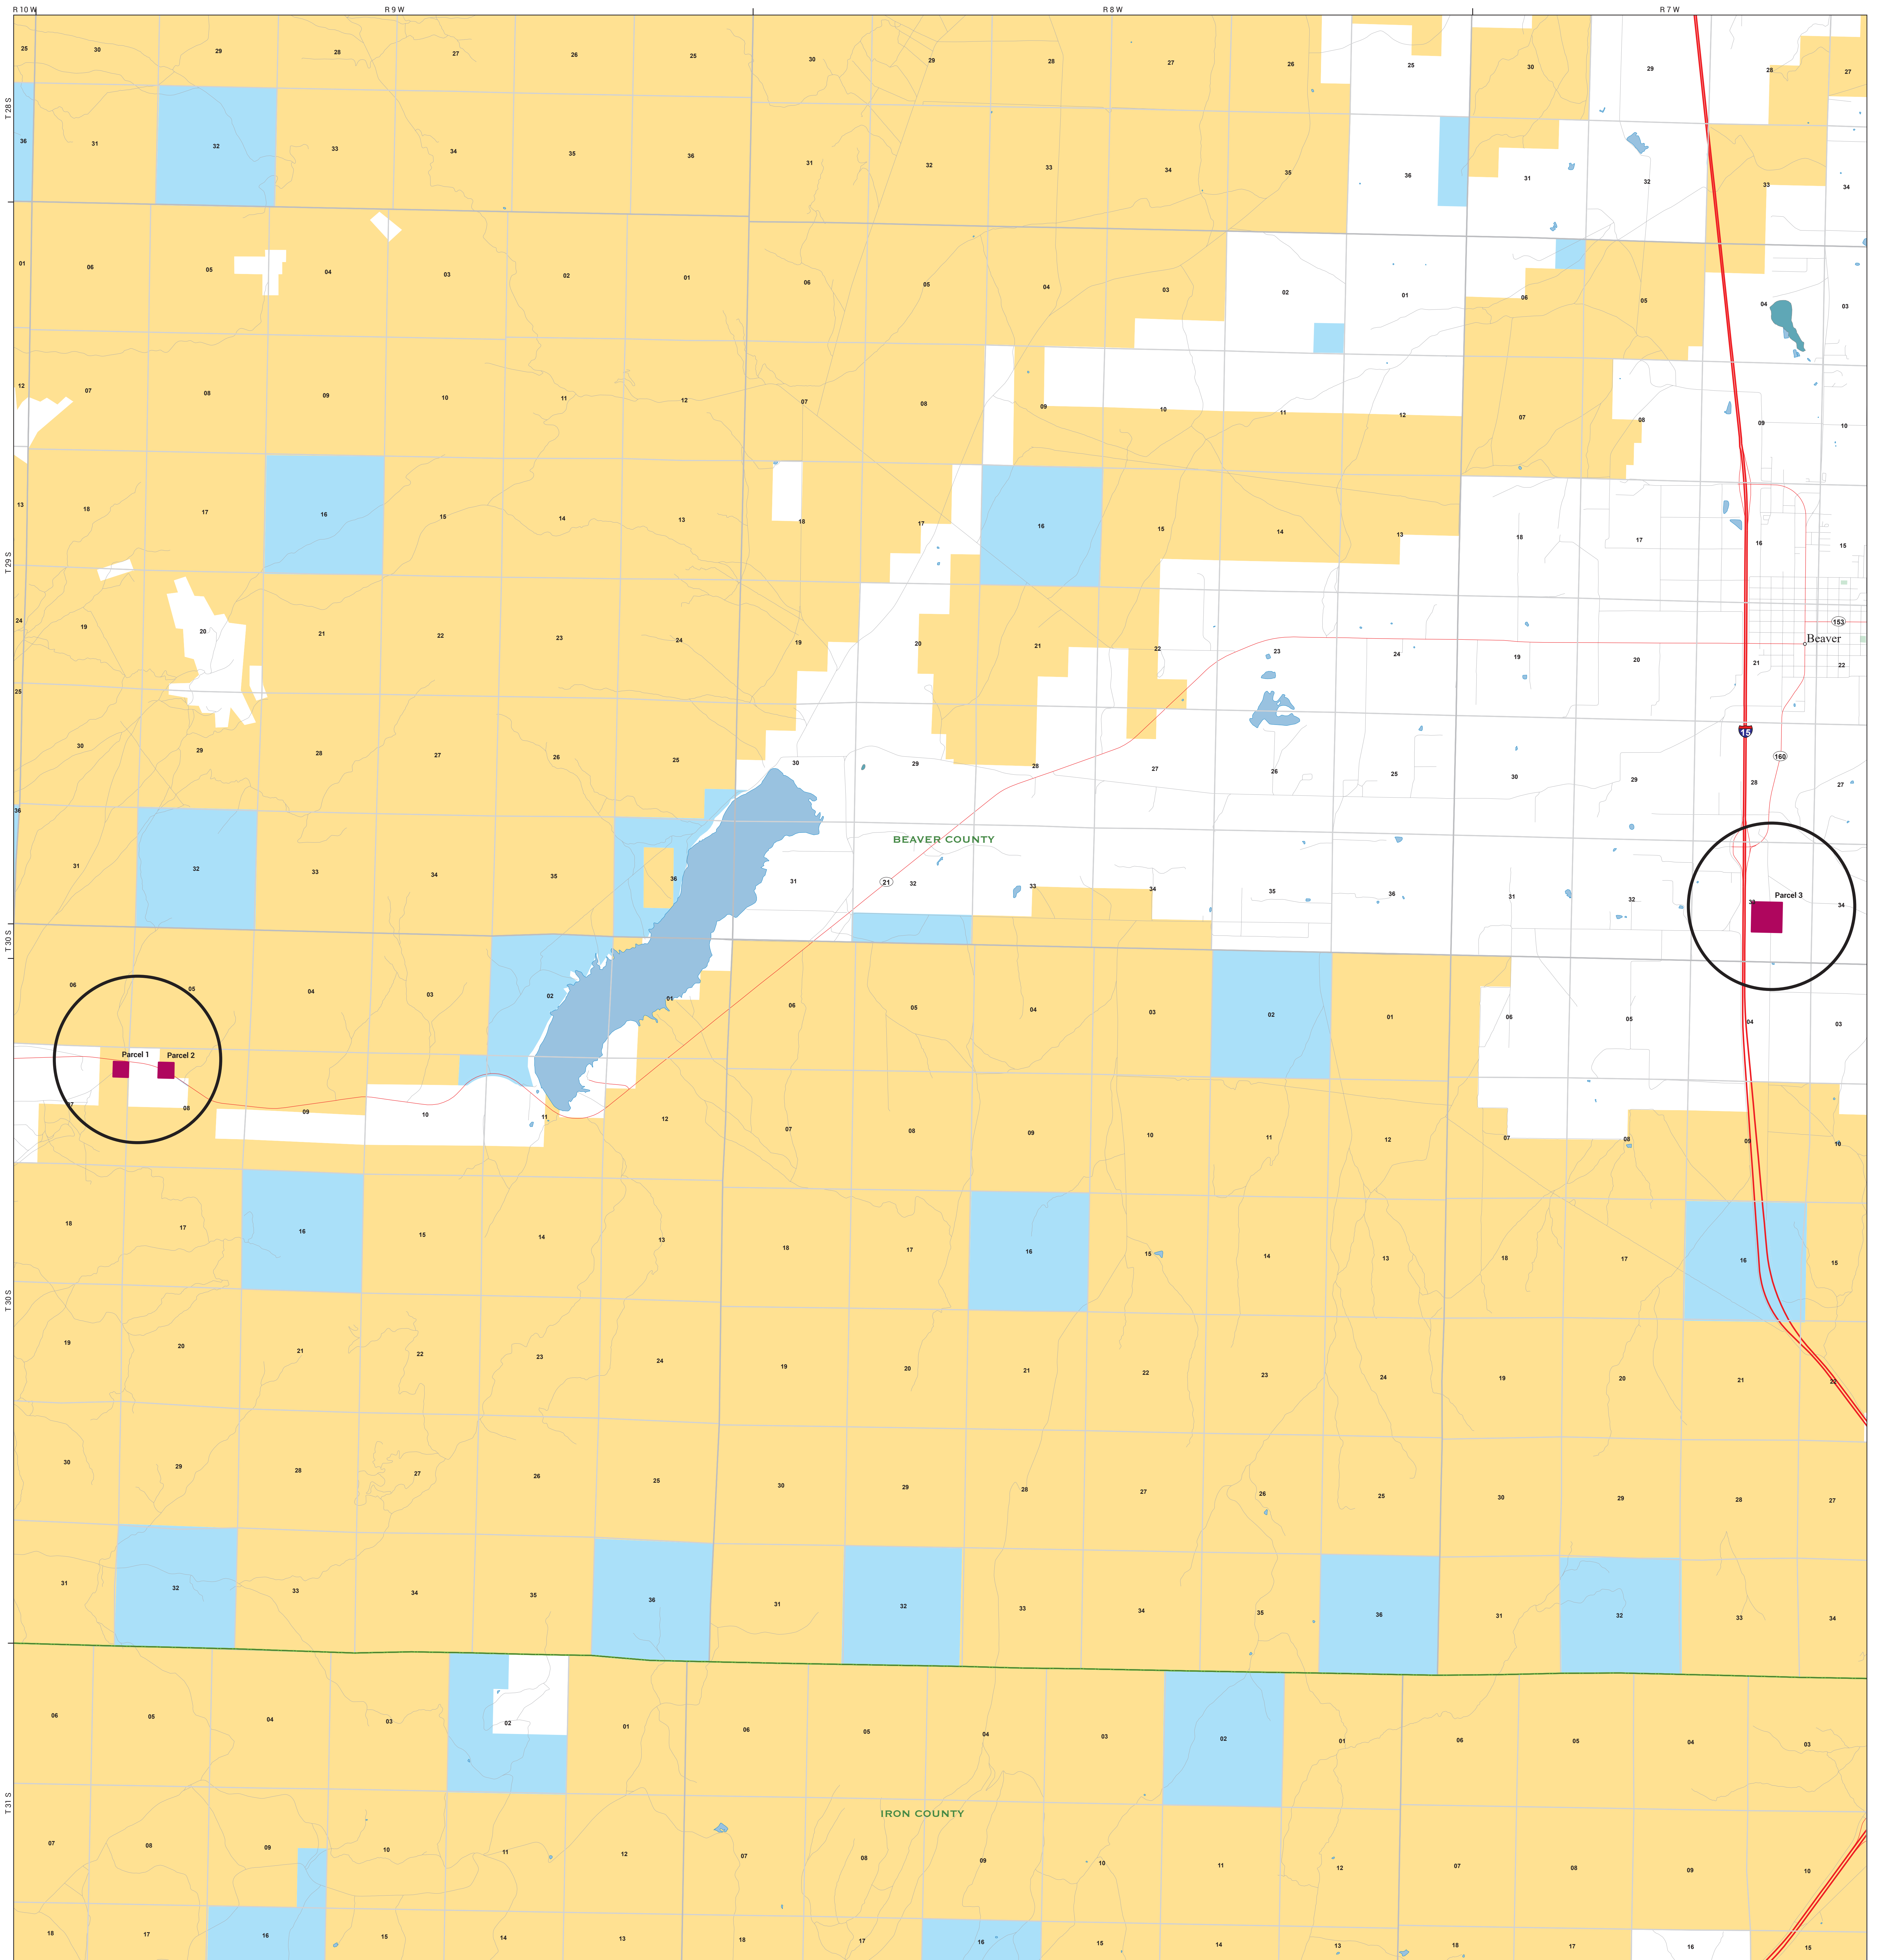

Beaver County Land Conveyance

This map was prepared at the request of Representative Celeste Maloy.

March 8, 2025

Proposed Beaver County Land Conveyance

Land Ownership
 Bureau of Land Management (BLM)
 Private
 State of Utah
 USDA Forest Service

Transportation
 Interstate
 US Highway
 Major State Highway
 Local Route

Parcel # Acres
 Parcel 1 10.32
 Parcel 2 10.81
 Parcel 3 40.83

Bureau of Land Management
 Utah State Office
 440 West 200 South, Ste. 500
 Salt Lake City, UT 84101
 801-539-4001