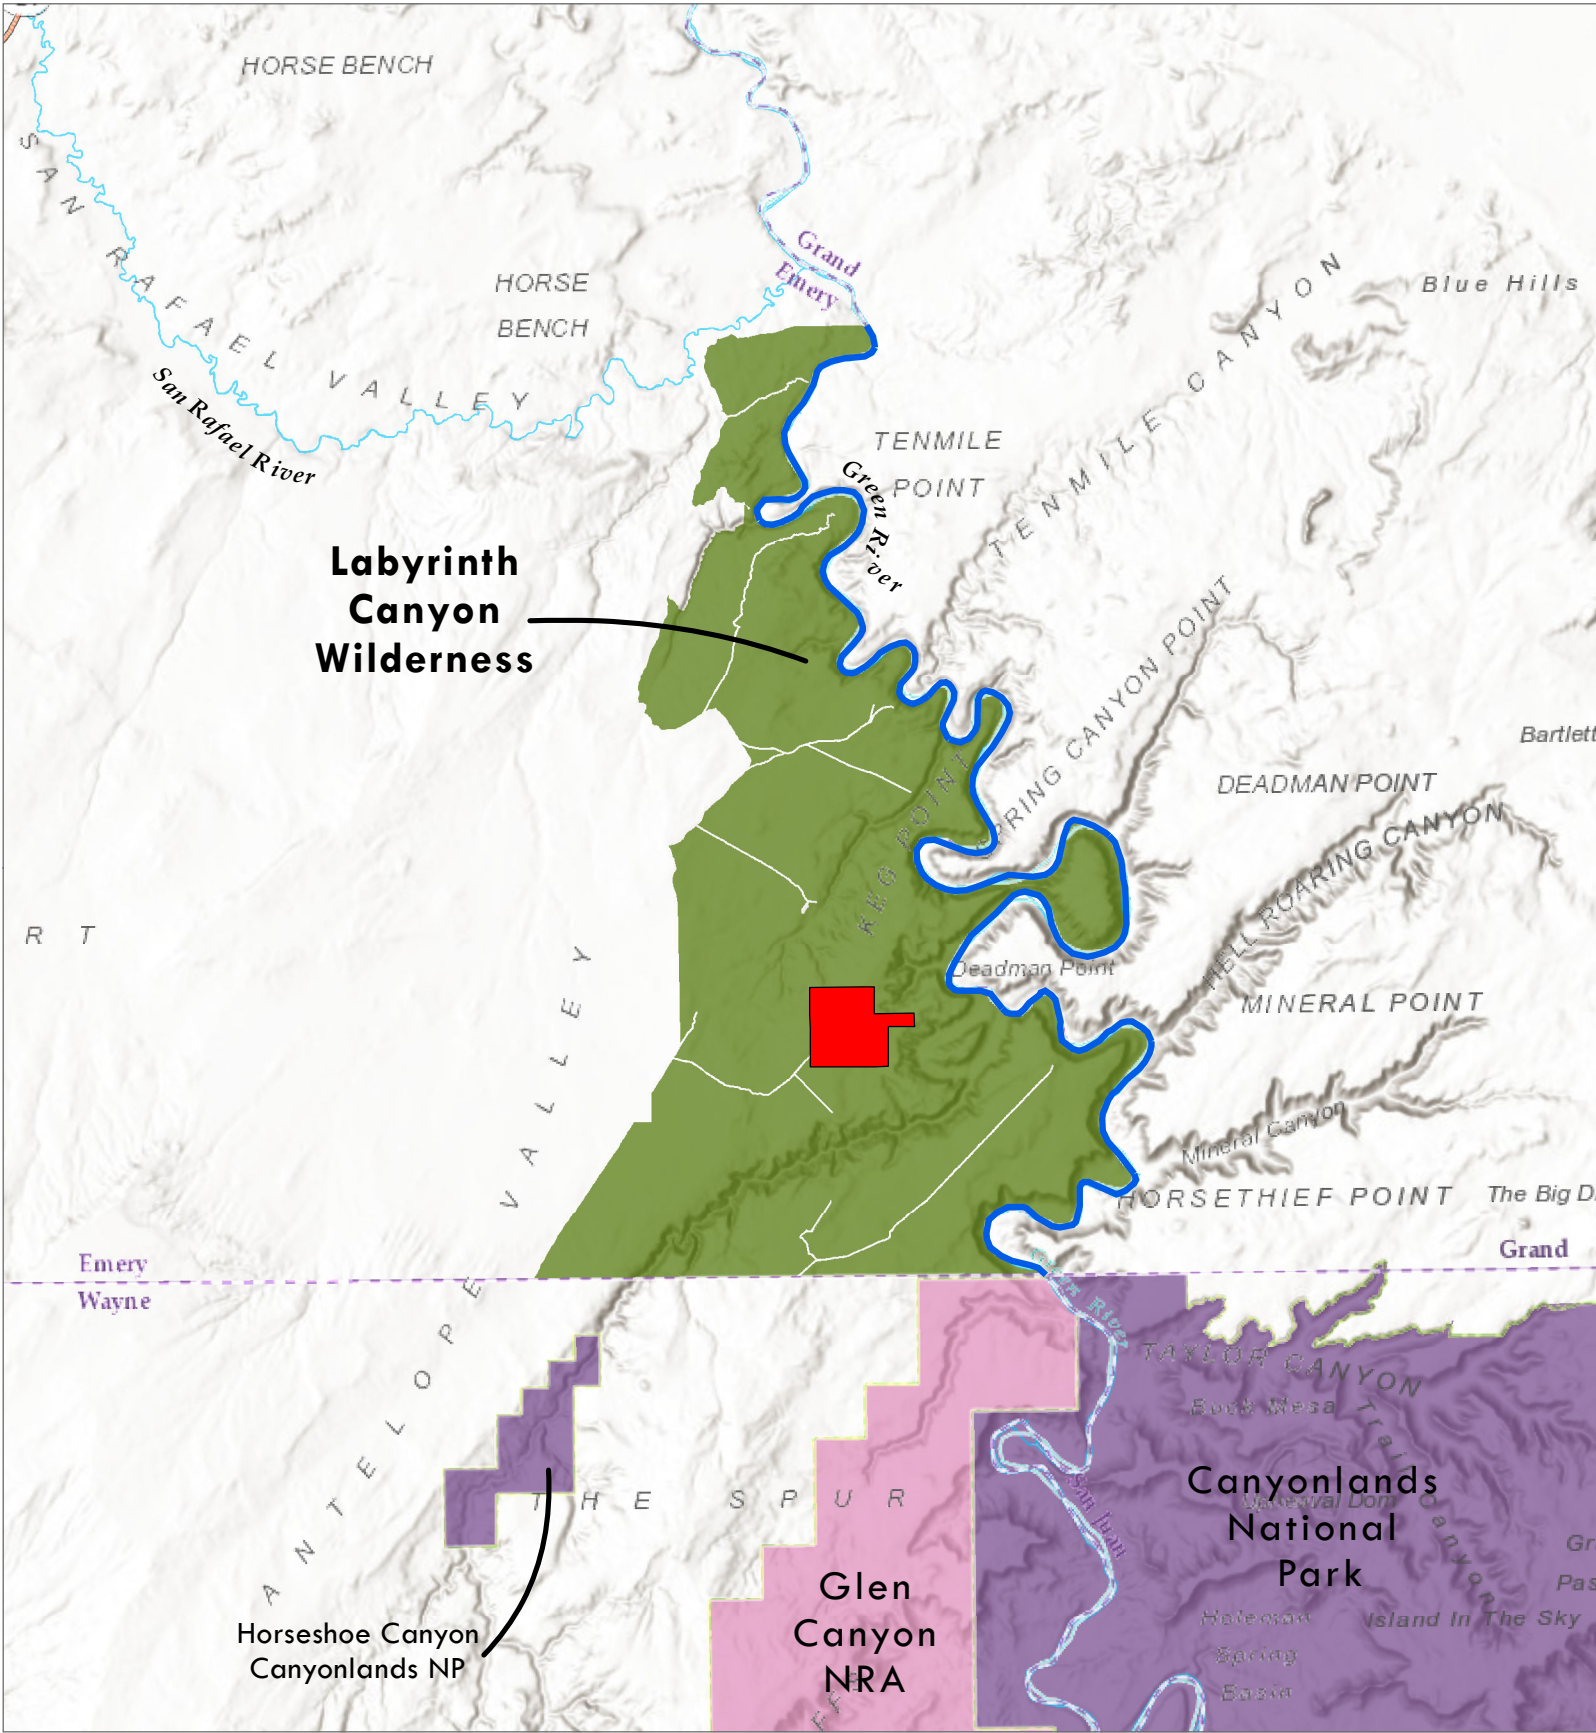

# BLM Oil & Gas Lease in Labyrinth Canyon Wilderness

425 East 100 South  
Salt Lake City, UT 84111  
801 486 3161  
www.suwa.org

- Oil & Gas Lease
- Wilderness
- Designated Wild & Scenic River
- National Park
- National Recreation Area